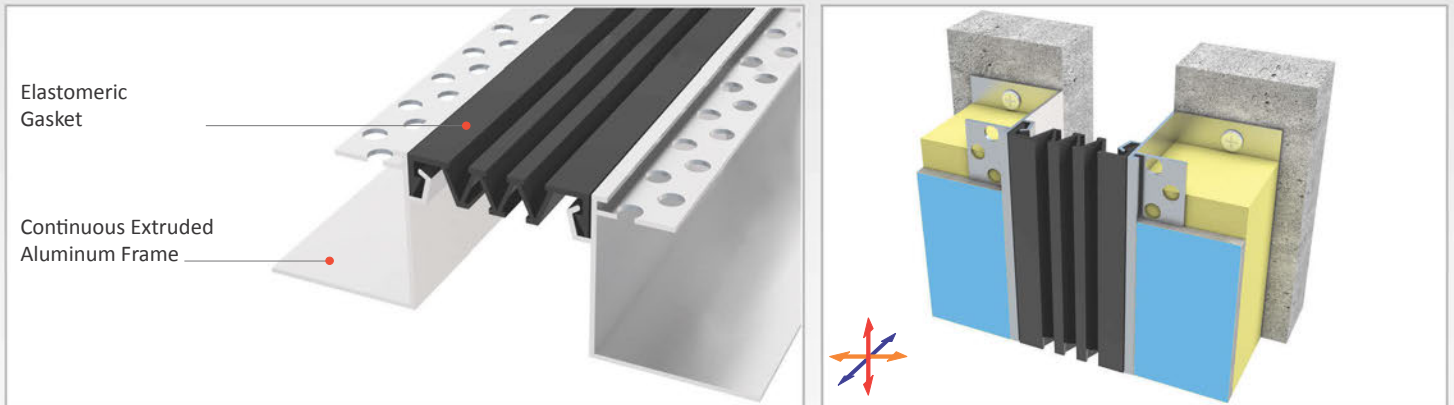

AS A124 flush mounted profile is specially designed for places with insulating board applications and can easily be installed by means of screws to all types of walls. Its ribbed elastomeric gasket gains the profile a remarkable movement ability and slide-in gasket system lets the profile to be used at facades. Profiles up to 150 mm gap are applied with single gasket while the wider ones are with double gaskets joined with a connector profile.

- Application Areas** : Outdoor / Wall
- Ideal for** : Shopping Malls, Airports, Residences, Hospitals, Hotels, Commercial & Public Buildings etc.
- Material** : Mill Finish Aluminum (Anodizing optional), EPDM (Only in Black Color) or TPE Gasket
- Aluminum Alloy** : 6063 AA-USA / EN AW 6063
- Optional Supplies** : Fire Barrier, Waterproof EPDM membrane

\* Visuals are representative and the profile configuration may differ depending on the characteristics requested.

LOCATION	MODEL	GAP (Fb) mm	HEIGHT (H) MM	OVERALL WIDTH (B) mm	VISIBLE WIDTH (S) mm	MOVEMENT (W) mm	LOAD CAPACITY	STANDARD LENGTH (mt)
Wall to Wall	AS A124-030	30	47 / 57	120	38	+10 / - 6	N/A	3
	AS A124-050	50	47 / 57	140	58	+20 / -15	N/A	3
	AS A124-080	80	47 / 57	170	88	+40 / -30	N/A	3
	AS A124-100	100	47 / 57	190	108	+20 / -50	N/A	3
	AS A124-150	150	47 / 57	240	158	+30 / -80	N/A	3
	AS A124-200	200	47 / 57	290	208	+40 / -100	N/A	3
	AS A124-200M	200	47 / 57	290	208	+40 / -100	N/A	3

Note: Please ask for different sizes

Profil No Profile Number	AS A124 080	AS A124 080K
Fb (mm)	80	80
H (mm) yaklaşık approx.	57	57
W± (mm) yaklaşık approx.	+40/-30	+40/-30
Renk Color	Alüminyum: Natürel, Fitiller: Siyah, gri,diğer Aluminum: Natural,Inserts:Black,gre,y,others	
Malzeme Material	Alüminyum, EPDM Kauçuk(siyah),Termoplastik Kauçuk (gri ve diğer) Aluminum, EPDM Rubber(black),Thermoplastic Rubber (grey and others)	
Standart Uzunluk Standard Length	3	