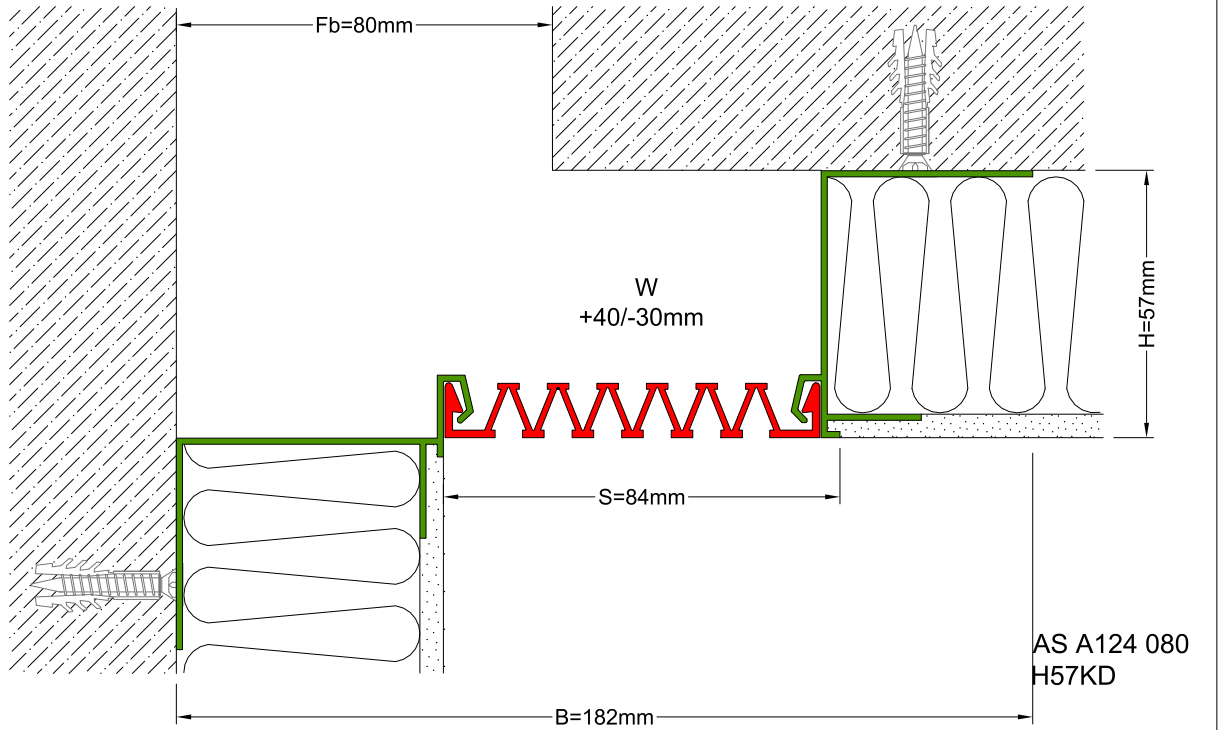

AS A124 flush mounted profile is specially designed for places with insulating board applications and can easily be installed by means of screws to all types of walls. Its ribbed elastomeric gasket gains the profile a remarkable movement ability and slide-in gasket system lets the profile to be used at facades. Profiles up to 150 mm gap are applied with single gasket while the wider ones are with double gaskets joined with a connector profile.

- Application Areas** : Outdoor / Wall
- Ideal for** : Shopping Malls, Airports, Residences, Hospitals, Hotels, Commercial & Public Buildings etc.
- Material** : Mill Finish Aluminum (Anodizing optional), EPDM (Only in Black Color) or TPE Gasket
- Aluminum Alloy** : 6063 AA-USA / EN AW 6063
- Optional Supplies** : Fire Barrier, Waterproof EPDM membrane

\* Visuals are representative and the profile configuration may differ depending on the characteristics requested.

LOCATION	MODEL	GAP (Fb) mm	HEIGHT (H) MM	OVERALL WIDTH (B) mm	VISIBLE WIDTH (S) mm	MOVEMENT (W) mm	LOAD CAPACITY	STANDARD LENGTH (mt)
Wall to Wall	AS A124-030	30	47 / 57	120	38	+10 / - 6	N/A	3
	AS A124-050	50	47 / 57	140	58	+20 / -15	N/A	3
	AS A124-080	80	47 / 57	170	88	+40 / -30	N/A	3
	AS A124-100	100	47 / 57	190	108	+20 / -50	N/A	3
	AS A124-150	150	47 / 57	240	158	+30 / -80	N/A	3
	AS A124-200	200	47 / 57	290	208	+40 / -100	N/A	3
	AS A124-200M	200	47 / 57	290	208	+40 / -100	N/A	3

Note: Please ask for different sizes

Profil No Profile Number	AS A124 080	AS A124 080K
Fb (mm)	80	80
H (mm) yaklaşık approx.	57	57
W± (mm) yaklaşık approx.	+40/-30	+40/-30
Renk Color	Alüminyum: Natürel, Fitiller: Siyah, gri,diğer Aluminum: Natural,Inserts:Black,gre,y,others	
Malzeme Material	Alüminyum, EPDM Kauçuk(siyah),Termoplastik Kauçuk (gri ve diğer) Aluminum, EPDM Rubber(black),Thermoplastic Rubber (grey and others)	
Standart Uzunluk Standard Length	3	