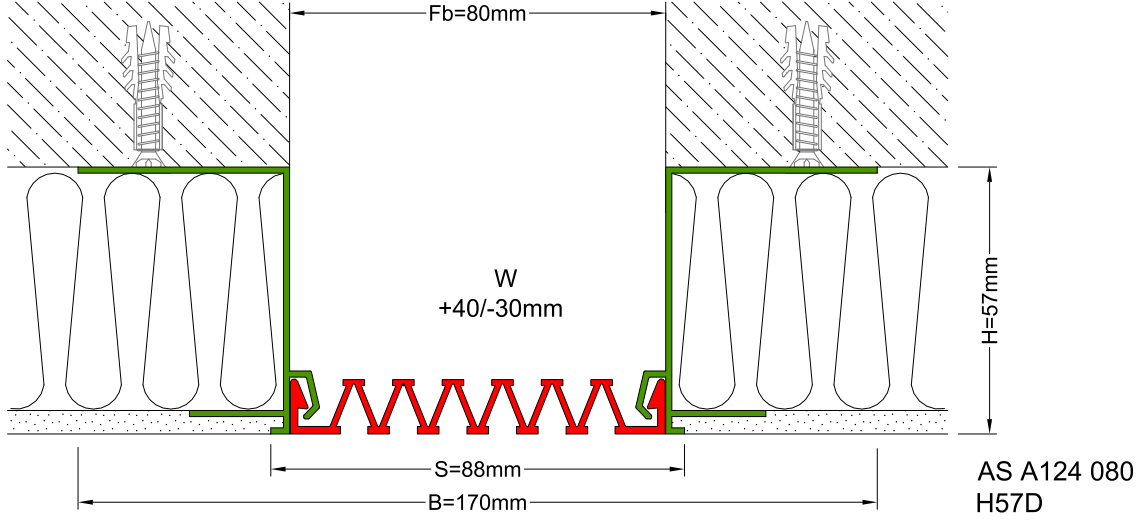

AS A124 flush mounted profile is specially designed for places with insulating board applications and can easily be installed by means of screws to all types of walls. Its ribbed elastomeric gasket gains the profile a remarkable movement ability and slide-in gasket system lets the profile to be used at facades. Profiles up to 150 mm gap are applied with single gasket while the wider ones are with double gaskets joined with a connector profile.

- Application Areas** : Outdoor / Wall
- Ideal for** : Shopping Malls, Airports, Residences, Hospitals, Hotels, Commercial & Public Buildings etc.
- Material** : Mill Finish Aluminum (Anodizing optional), EPDM (Only in Black Color) or TPE Gasket
- Aluminum Alloy** : 6063 AA-USA / EN AW 6063
- Optional Supplies** : Fire Barrier, Waterproof EPDM membrane

\* Visuals are representative and the profile configuration may differ depending on the characteristics requested.

LOCATION	MODEL	GAP (Fb) mm	HEIGHT (H) MM	OVERALL WIDTH (B) mm	VISIBLE WIDTH (S) mm	MOVEMENT (W) mm	LOAD CAPACITY	STANDARD LENGTH (mt)
Wall to Wall	AS A124-030	30	47 / 57	120	38	+10 / - 6	N/A	3
	AS A124-050	50	47 / 57	140	58	+20 / -15	N/A	3
	AS A124-080	80	47 / 57	170	88	+40 / -30	N/A	3
	AS A124-100	100	47 / 57	190	108	+20 / -50	N/A	3
	AS A124-150	150	47 / 57	240	158	+30 / -80	N/A	3
	AS A124-200	200	47 / 57	290	208	+40 / -100	N/A	3
	AS A124-200M	200	47 / 57	290	208	+40 / -100	N/A	3

Note: Please ask for different sizes

Profil No Profile Number	AS A124 080	AS A124 080K
Fb (mm)	80	80
H (mm) yaklaşık approx.	57	57
W± (mm) yaklaşık approx.	+40/-30	+40/-30
Renk Color	Alüminyum: Natürel, Fitiller: Siyah, gri,diğer Aluminum: Natural,Inserts:Black,gre,y,others	
Malzeme Material	Alüminyum, EPDM Kauçuk(siyah),Termoplastik Kauçuk (gri ve diğer) Aluminum, EPDM Rubber(black),Thermoplastic Rubber (grey and others)	
Standart Uzunluk Standard Length	3	