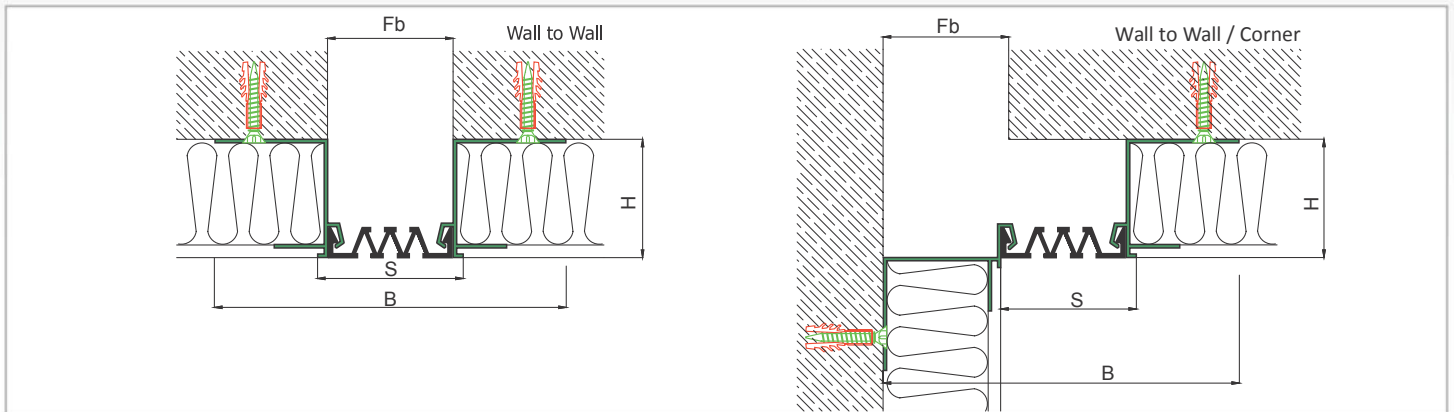

AS A124 flush mounted profile is specially designed for places with insulating board applications and can easily be installed by means of screws to all types of walls. Its ribbed elastomeric gasket gains the profile a remarkable movement ability and slide-in gasket system lets the profile to be used at facades. Profiles up to 150 mm gap are applied with single gasket while the wider ones are with double gaskets joined with a connector profile.

- Application Areas** : Outdoor / Wall
- Ideal for** : Shopping Malls, Airports, Residences, Hospitals, Hotels, Commercial & Public Buildings etc.
- Material** : Mill Finish Aluminum (Anodizing optional), EPDM (Only in Black Color) or TPE Gasket
- Aluminum Alloy** : 6063 AA-USA / EN AW 6063
- Optional Supplies** : Fire Barrier, Waterproof EPDM membrane

\* Visuals are representative and the profile configuration may differ depending on the characteristics requested.

LOCATION	MODEL	GAP (Fb) mm	HEIGHT (H) MM	OVERALL WIDTH (B) mm	VISIBLE WIDTH (S) mm	MOVEMENT (W) mm	LOAD CAPACITY	STANDARD LENGTH (mt)
Wall to Wall	AS A124-030	30	47 / 57	120	38	+10 / - 6	N/A	3
	AS A124-050	50	47 / 57	140	58	+20 / -15	N/A	3
	AS A124-080	80	47 / 57	170	88	+40 / -30	N/A	3
	AS A124-100	100	47 / 57	190	108	+20 / -50	N/A	3
	AS A124-150	150	47 / 57	240	158	+30 / -80	N/A	3
	AS A124-200	200	47 / 57	290	208	+40 / -100	N/A	3
	AS A124-200M	200	47 / 57	290	208	+40 / -100	N/A	3

Note: Please ask for different sizes

Profil No Profile Number	AS A124 080	AS A124 080K
Fb (mm)	80	80
H (mm) yaklaşık approx.	57	57
W± (mm) yaklaşık approx.	+40/-30	+40/-30
Renk Color	Alüminyum: Natürel, Fitiller: Siyah, gri,diğer Aluminum: Natural,Inserts:Black,gre,y,others	
Malzeme Material	Alüminyum, EPDM Kauçuk(siyah),Termoplastik Kauçuk (gri ve diğer) Aluminum, EPDM Rubber(black),Thermoplastic Rubber (grey and others)	
Standart Uzunluk Standard Length	3	